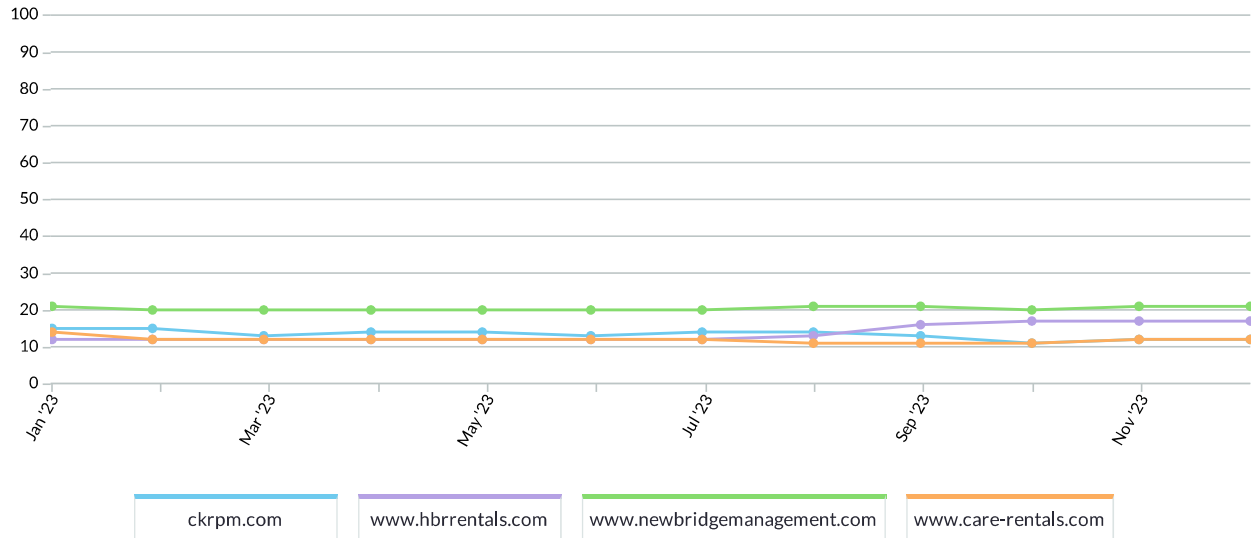

Domain Authority Over Time

The below graph shows a comparison of your site's Domain Authority over time versus your competitors. Domain Authority is a metric that represent the strength of your domain and its ability to rank in search results.

Domain Authority

Your Top Ranking Keywords Comparison

This section provides a list of your top ranking keywords and a look at how your competitors rank for those keywords.

For the full list of Crown key realty Top Ranking Keywords compared to your competitors, please [click here](#)