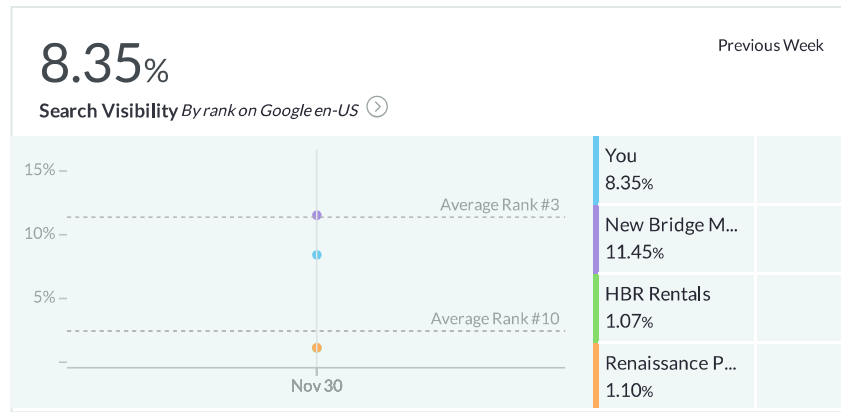

Generated on December 1, 2023

Overview

This section provides a high-level view of your site's performance, including a Search Visibility breakdown for your site and your competitors.

Dashboard

Top Local Keywords