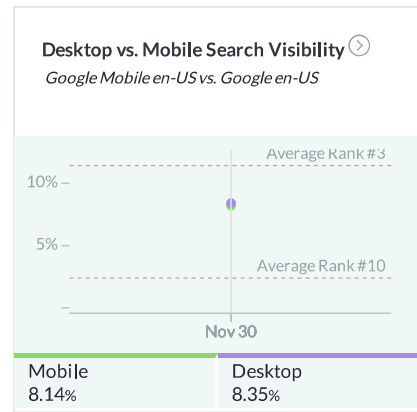

Competitive Analysis Overview Report

This report gives a brief overview of how your site compares to competitors you are tracking in your campaign. Show stakeholders a quick look at how your site stacks up against the competition.

Generated on December 1, 2023

Overview

This section provides a high-level view of your site's performance, including a Search Visibility breakdown for your site and your competitors.

Dashboard

Top Local Keywords

Learn more about your performance metrics over time

[Track performance scores](#)

Learn more about your performance metrics over time

[Track performance scores](#)

Search Visibility represents the percentage of clicks we estimate you receive based on your organic rankings positions, across all of the keywords you're tracking. You can use Search Visibility to get an overview of how well your site is performing in the organic search results.